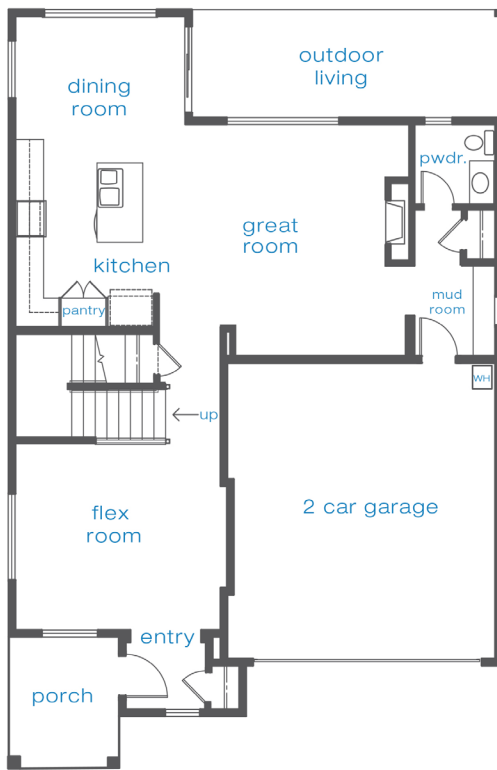

THE 2224 4 bedrooms + Bonus* 2.5 baths 2,224 sq ft

MAIN FLOOR

UPPER FLOOR