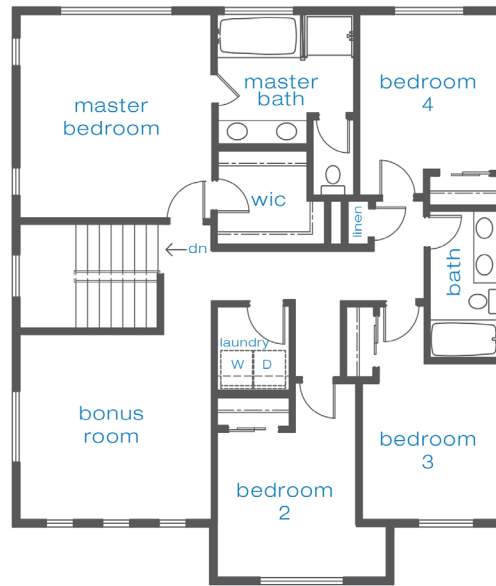

THE 2224 4 bedrooms + Bonus* 2.5 baths 2,224 sq ft

MAIN FLOOR

UPPER FLOOR