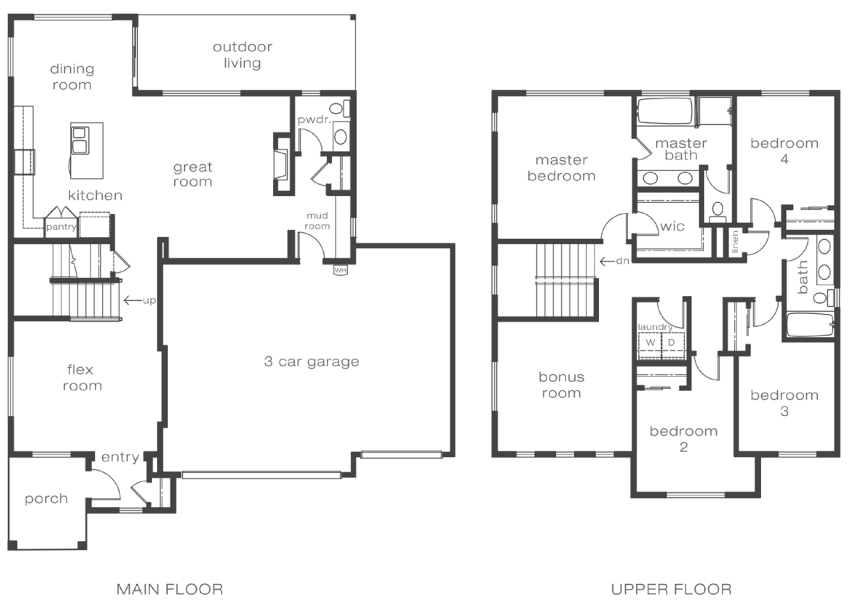

THE 2224 - 3 Car

4 bedrooms + Bonus* 2.5 baths
2,224 sq ft

Elevation A